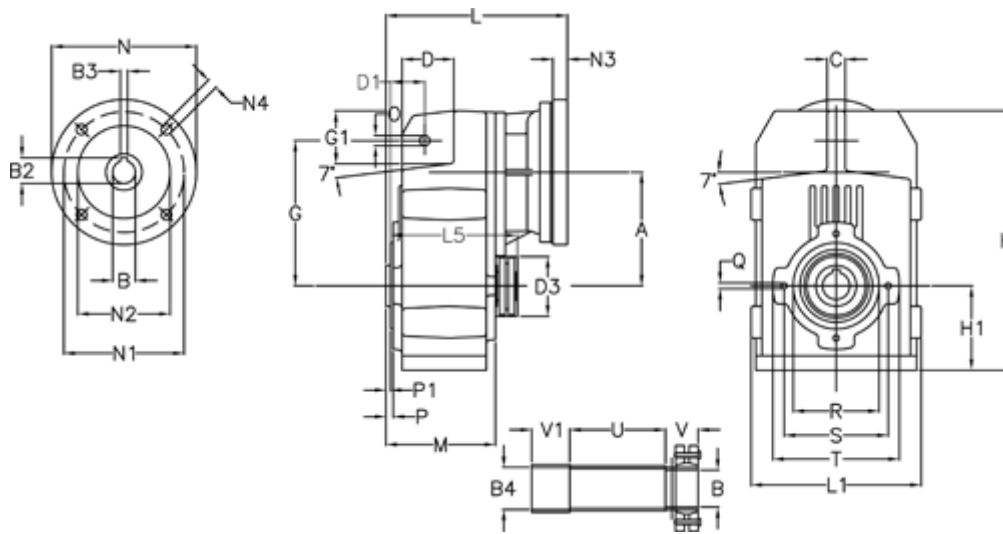

Article number: 29560101155225  
 Description: Shaft mounted gear  
 A102S-11,5-P71B5

## Measures

A = 112.50	D1 = 35.0	I5 = 159.5	P1 = 3.0	V1 = 36
B = 25	d3 = 77	M = 100.5	Q = M8x12	
B1 = 14	G = 140	N = 160	R = 80	
B2 = 16.3	G1 = 51.0	N1 = 130	S = 100	
B3 = 5	H = 251.0	N2 = 110	T = 120	
B4 = 27	H1 = 84.0	N4 = M8x16	Tightening torque N m = 8.5	
C = 20	L = 185.5	O = 11	U = 70.0	
D = 47.5	L1 = 170	P = 4.5	V = 34	